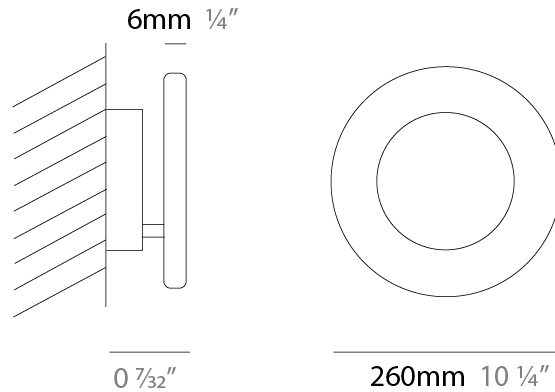

PROJECT	_____
TYPE	_____
SPECIFIER	_____
QUANTITY	_____
DATE	_____

VERA SURFACE

D42064- _____ - _____
base number   Color   Finish
                                         Temperature   Options

1. To build a product code in our configurator select the specify button on the base model # product page
2. To build a manual product code on this datasheet choose from the options listed below in blue font and add the suffix to the base model #

GENERAL

Series: Vera
Brand: Icone
Division: Design
Mounting Type: Surface
Mounting Location: Wall / Ceiling
Subcategory: Wall Effect

PHYSICAL

Shape: Round
Diameter (mm): 260
Diameter (in): 10 1/4
Height (mm): 260
Height (in): 10 1/4
Extension (mm): 320
Extension (in): 12 5/8
Light Distribution: Direct / Indirect
Fixture Finish: GLF_WHI / GLF_RUS / CLF_BLK / WHI_ALU / WHI_COP / WHI_WHI / WHI_BRA / WHI_RUS / WHI_BLK
Fixture Material: Aluminum

ELECTRICAL

Lamp Type: LED
Total Output Wattage (W): 16.8
Dimming: Non-Dimmable / 0-10V Dimming
Driver Included: Yes
Driver Location: Integrated
Driver Type: Constant Current - Universal
Driver Class: Class 2
Input Voltage (V): 120 - 277
Constant Current (MA): 700

LED

Color Temperature (°K): 2700 / 3000
Nominal Lumen (lm): 2598
CRI: >90 CRI
Lamp Life (hrs): 50000

OPTICAL

RATINGS AND CERTIFICATIONS

Certified By: Certified for North American Standards
IP rating: IP20