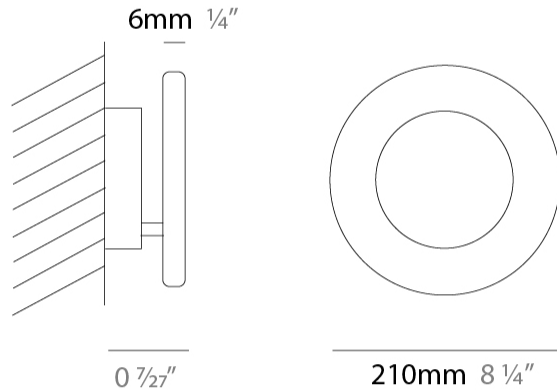

VERA SURFACE

D42063- -

base number   Color   Finish
Temperature   Options

1. To build a product code in our configurator select the specify button on the base model # product page
2. To build a manual product code on this datasheet choose from the options listed below in blue font and add the suffix to the base model #

GENERAL

Series: Vera
Brand: Icone
Division: Design
Mounting Type: Surface
Mounting Location: Wall / Ceiling
Subcategory: Wall Effect

PHYSICAL

Shape: Round
Diameter (mm): 210
Diameter (in): 8 ¼
Height (mm): 210
Depth (mm): 70
Height (in): 8 ¼
Depth (in): 2 ¾
Extension (mm): 270
Extension (in): 10 ⅝
Light Distribution: Direct / Indirect
Fixture Finish: [GLF_WHI](#) / [GLF_RUS](#) / [CLF_BLK](#) / [WHI_ALU](#) / [WHI_COP](#) / [WHI_WHI](#) / [WHI_BRA](#) / [WHI_RUS](#) / [WHI_BLK](#)
Fixture Material: Aluminum

ELECTRICAL

Lamp Type: LED
Input Wattage (W): 16
Total Output Wattage (W): 13.5
Dimming: Non-Dimmable / 0-10V Dimming
Driver Included: Yes
Driver Location: Integrated
Driver Type: Constant Current - 120Vac
Driver Class: Class 2
Input Voltage (V): 120
Constant Current (MA): 700

LED

Color Temperature (°K): 2700 / 3000
Nominal Lumen (lm): 2100
CRI: >90 CRI
Lamp Life (hrs): 50000

OPTICAL

RATINGS AND CERTIFICATIONS

Certified By: Certified for North American Standards
IP rating: IP20