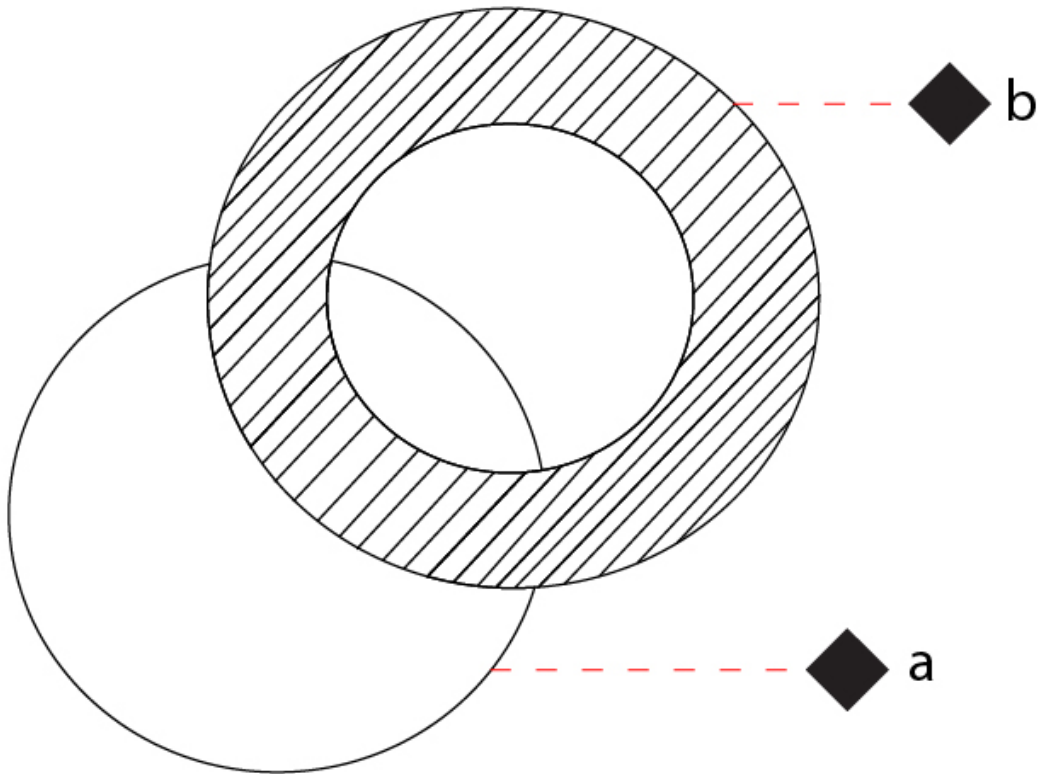

D42064-

PROJECT	_____
TYPE	_____
SPECIFIER	_____
QUANTITY	_____
DATE	_____

D