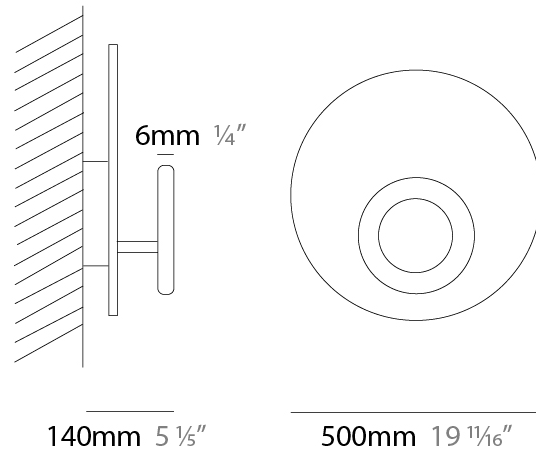

PROJECT	_____
TYPE	_____
SPECIFIER	_____
QUANTITY	_____
DATE	_____

VERA SURFACE

D42066- _____ - _____
base number   Color   Finish
                         Temperature   Options

1. To build a product code in our configurator select the specify button on the base model # product page
2. To build a manual product code on this datasheet choose from the options listed below in blue font and add the suffix to the base model #

GENERAL

Series: Vera
Brand: Icone
Division: Design
Mounting Type: Surface
Mounting Location: Wall / Ceiling
Subcategory: Wall Effect

PHYSICAL

Shape: Round
Diameter (mm): 500
Diameter (in): 19 11/16
Height (mm): 500
Height (in): 19 11/16
Extension (mm): 140
Extension (in): 5 1/2
Light Distribution: Direct / Indirect
Fixture Finish: GLF_WHI / GLF_RUS / CLF_BLK / WHI_ALU / WHI_COP / WHI_WHI / WHI_BRA / WHI_RUS / WHI_BLK
Fixture Material: Aluminum

ELECTRICAL

Lamp Type: LED
Total Output Wattage (W): 16.8
Dimming: Non-Dimmable / 0-10V Dimming
Driver Included: Yes
Driver Location: Integrated
Driver Type: Constant Current - Universal
Driver Class: Class 2
Input Voltage (V): 120 - 277
Constant Current (MA): 700

LED

Color Temperature (°K): 2700 / 3000
Nominal Lumen (lm): 2598
CRI: >90 CRI
Lamp Life (hrs): 50000

OPTICAL

RATINGS AND CERTIFICATIONS

Certified By: Certified for North American Standards
IP rating: IP20