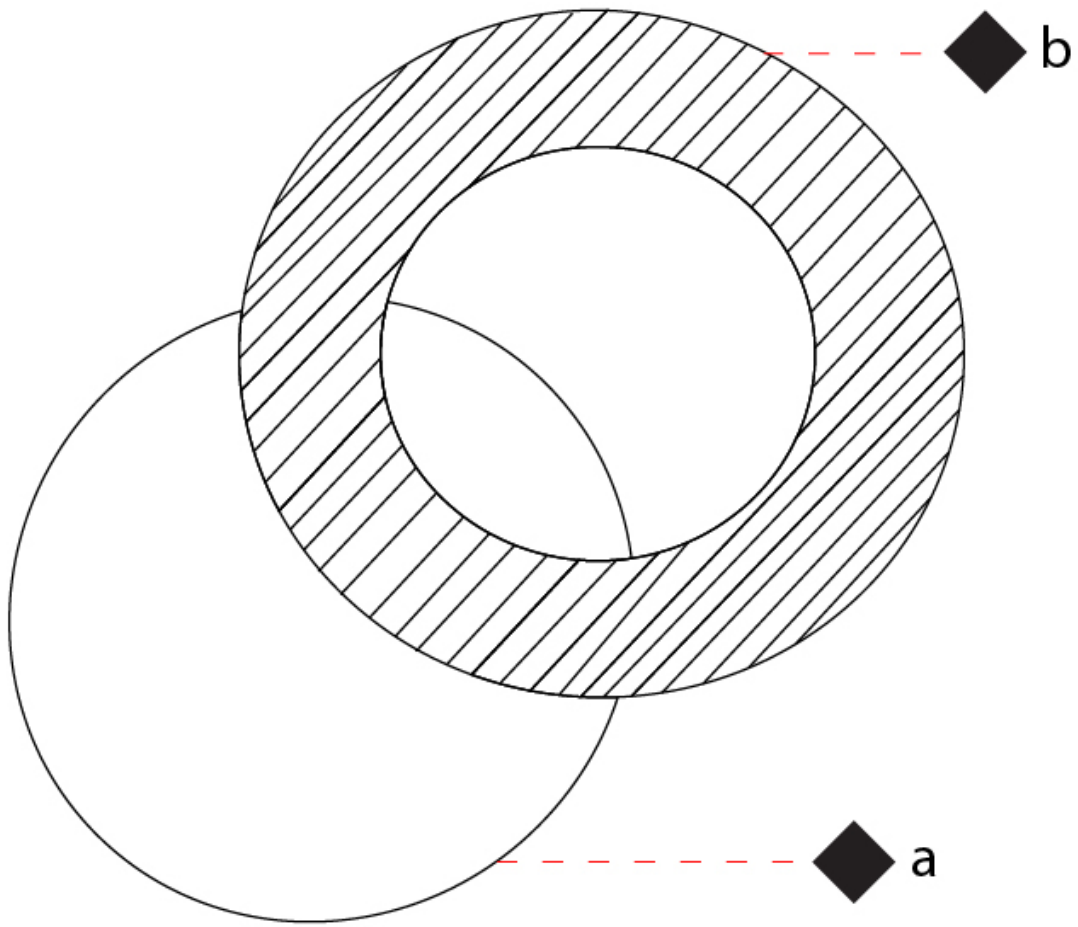

PROJECT	_____
TYPE	_____
SPECIFIER	_____
QUANTITY	_____
DATE	_____

D